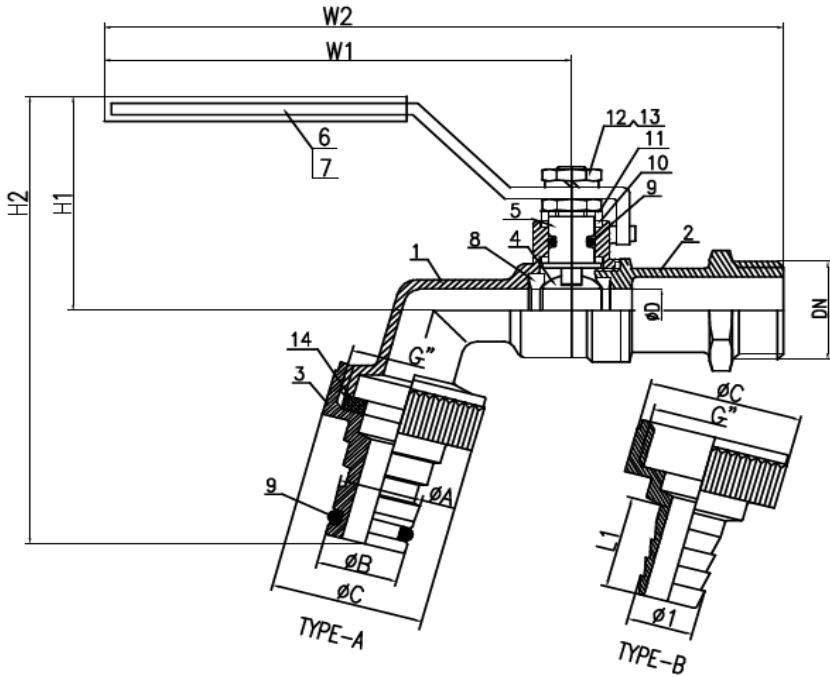

### MATERIAL LIST 1

ITEM	DESCRIPTION	MATERIAL
1	BODY	CF8/CF8M
2	CAP	CF8/CF8M
3	NIPPLE	CF8/CF8M
4	BALL	CF8/CF8M
5	STEM	304
6	HANDLE	304
7	PLASTIC COVER	PLASTIC

### MATERIAL LIST 2

ITEM	DESCRIPTION	MATERIAL
8	BALL SEATS	RPTFE
9	O-Ring	NBR
10	STEM PACKING	PTFE
11	FLAT PAD	304
12	NUT	304
13	SPRING WASHER	304
14	NIPPLE GASKET	EPDM

### Bibcock( Measures:mm)

DN	ΦA	ΦB	ΦC	ΦD	G"	H1	H2	W1	W2	Φ1	L1
1/2"	16.5	16.0	29.5	9.2	3/4"	45.0	92.0	90.0	135.0	13.0	20.0
3/4"	16.5	16.0	36.5	12.5	1"	45.0	97.0	90.0	135.0	16.5	20.0
1"	16.5	16.0	36.5	14.5	1"	54.0	105.0	114.0	183.0	16.5	20.0